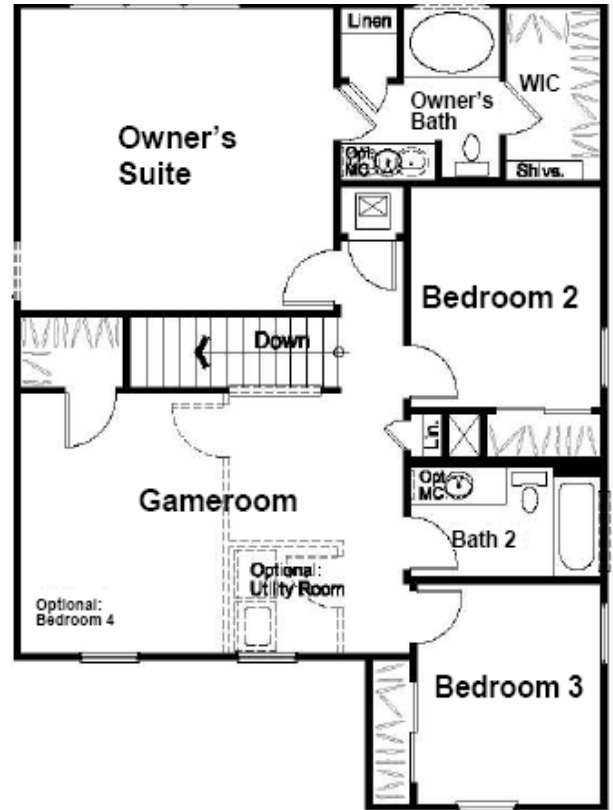

Copperfield Estates

(210) 566-4848