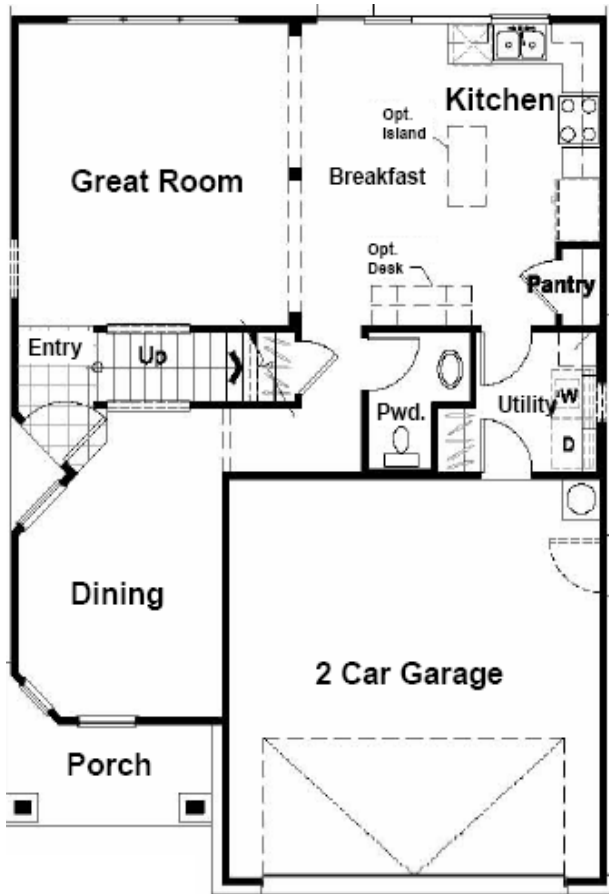

Copperfield Estates

(210) 566-4848