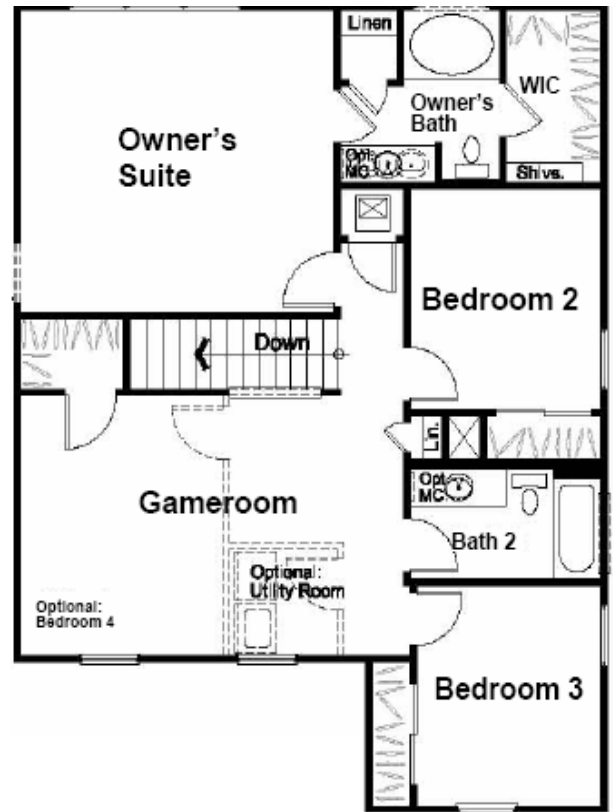

Miller Ranch
(210) 310-0855