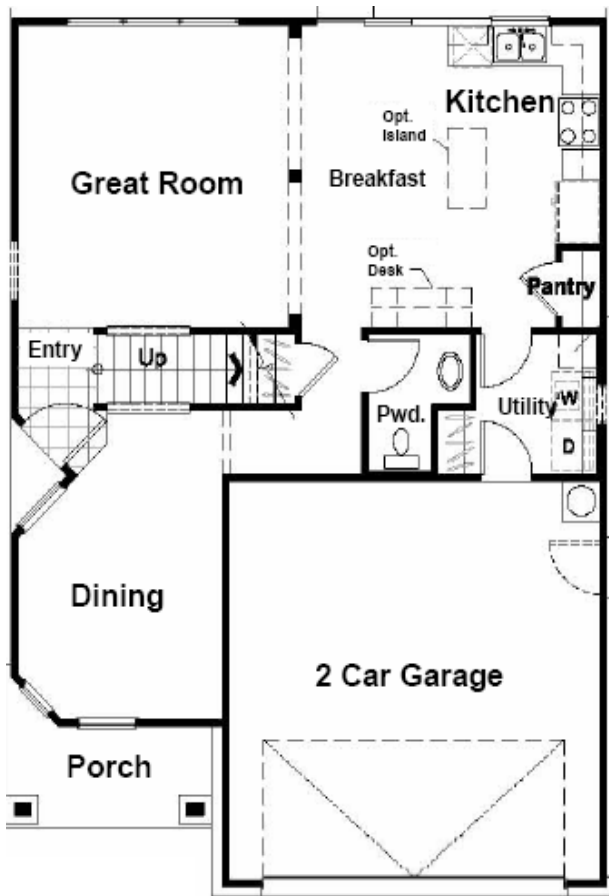

Miller Ranch
(210) 310-0855