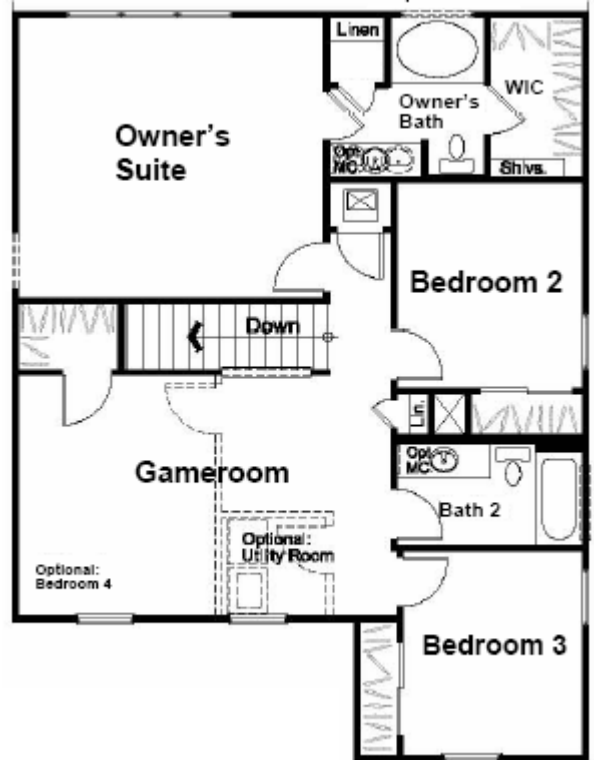

Trophy Ridge
(210) 888-1251