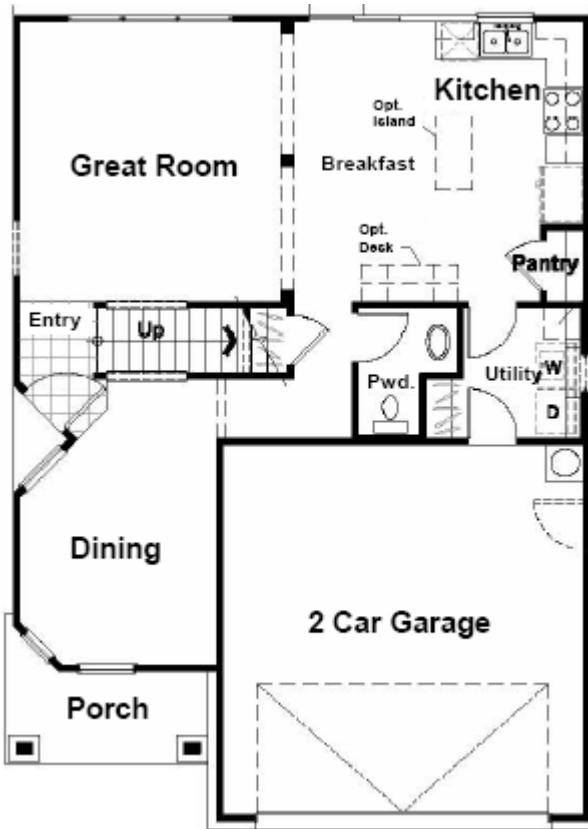

Trophy Ridge
(210) 888-1251